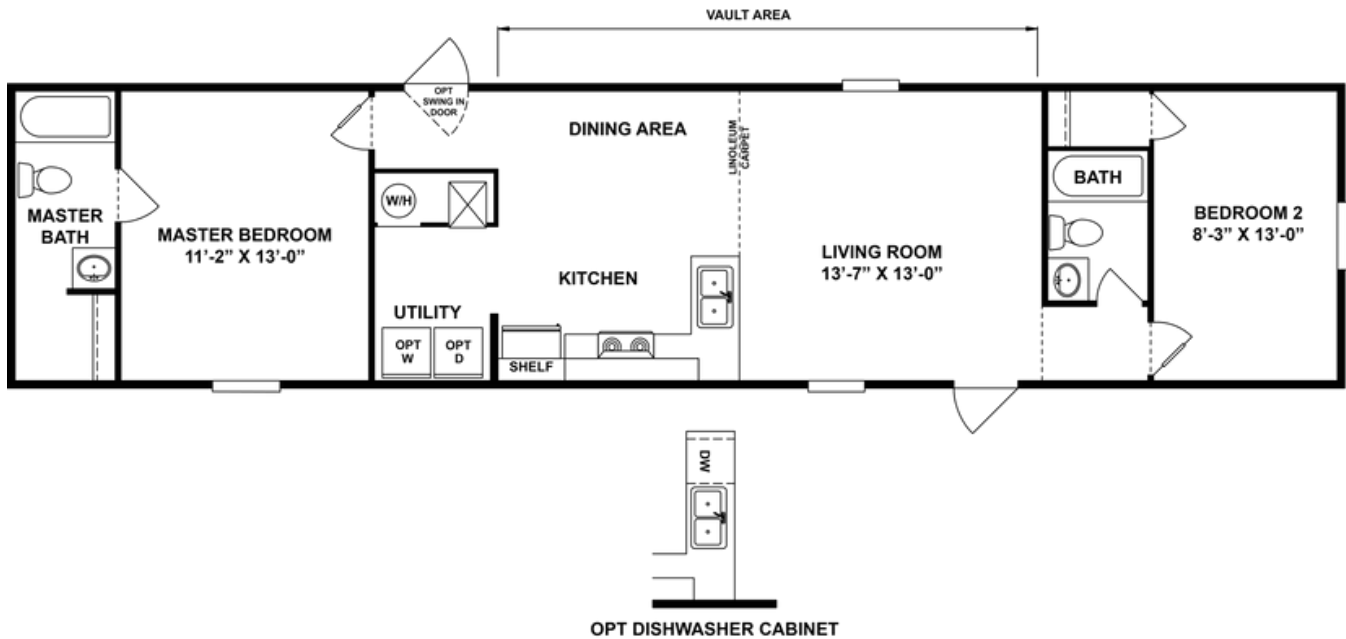

TRU 60 Model number: 36TRR14602AH19

2 beds • 2 baths • 840 sq.ft. • 14' width • 60' depth

Our home building facilities invest in continuous product and process improvements. Plans, dimensions, features, materials, specifications and availability are subject to change without notice or obligation. Renderings and floor plans are representative likenesses of our homes and may differ from the actual homes. We invite you to tour a Home Center near you and inspect the highest value in quality housing available or call (865) 970-7355 to speak with a Home Consultant. Copyright 2017, CMH. All rights reserved.

<https://www.claytonsupercenter.com>

CLAYTON HOMES-ALCOA

2628 ALCOA HIGHWAY
ALCOA, TN 37701

Monday - Thursday: 9am - 6pm
Friday: 9am - 6pm
Saturday: 9am - 5pm
Sunday: Closed

(865) 970-7355